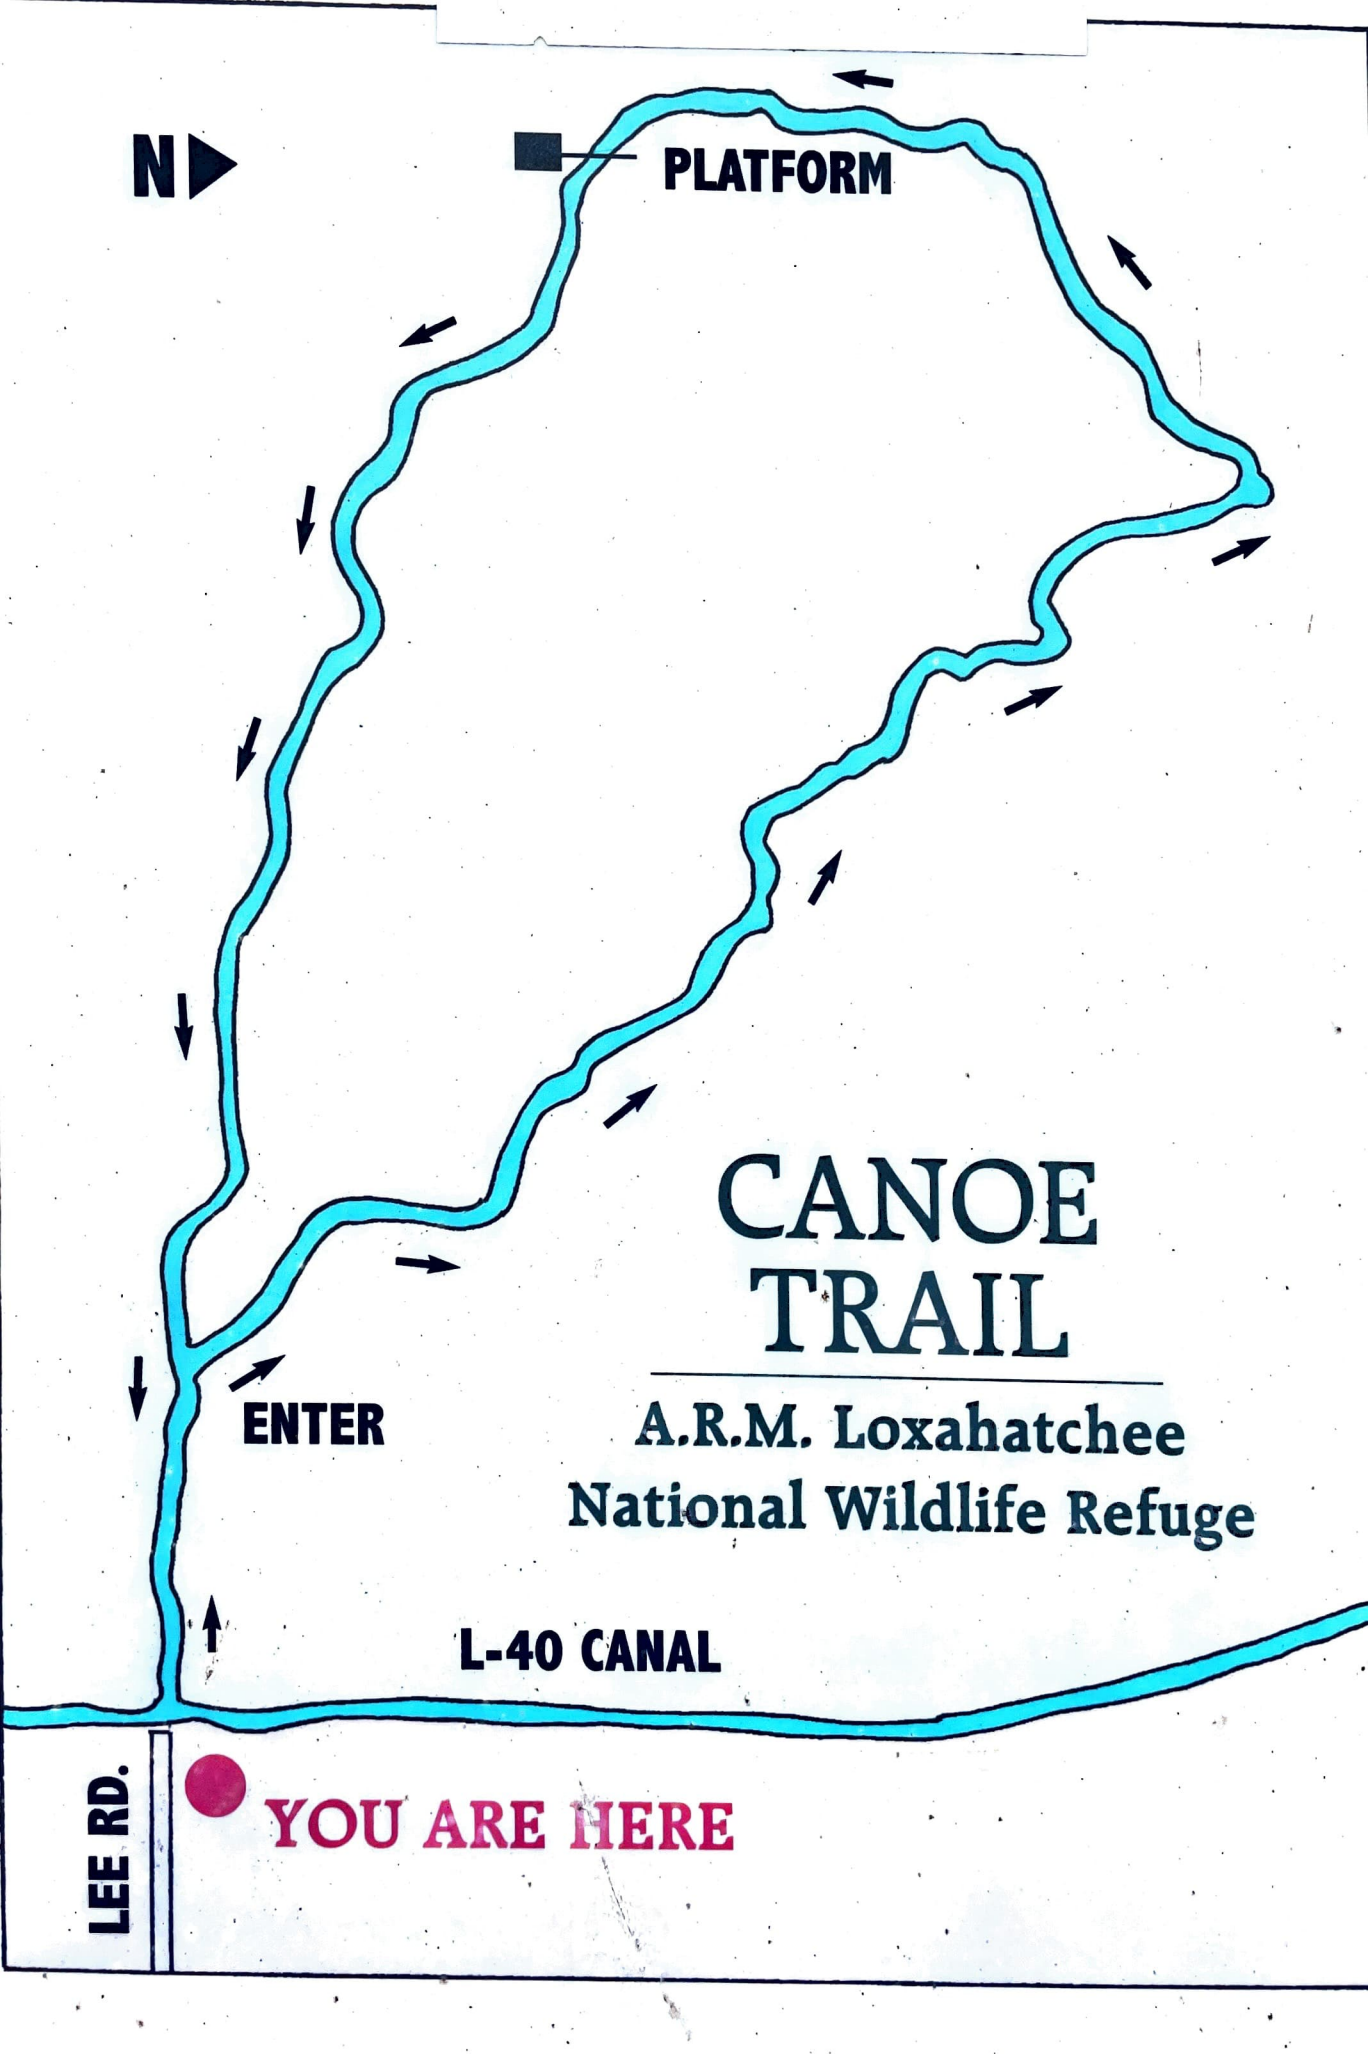

# CANOE TRAIL

**A.R.M. Loxahatchee  
National Wildlife Refuge**

**ENTER**

**L-40 CANAL**

**LEE RD.**

● **YOU ARE HERE**

**N** ▶

■ **PLATFORM**

# CANOE TRAIL

**A.R.M. Loxahatchee  
National Wildlife Refuge**

**ENTER**

**L-40 CANAL**

**LEE RD.**

● **YOU ARE HERE**